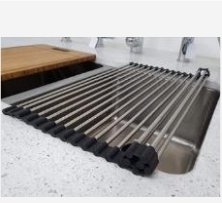

Optional Accessories

Glass chopping board
(for using on the Bench)

Colander PKSCL

Roll up drainer RD2

Bench Protector

Space Saver Spazio Kit